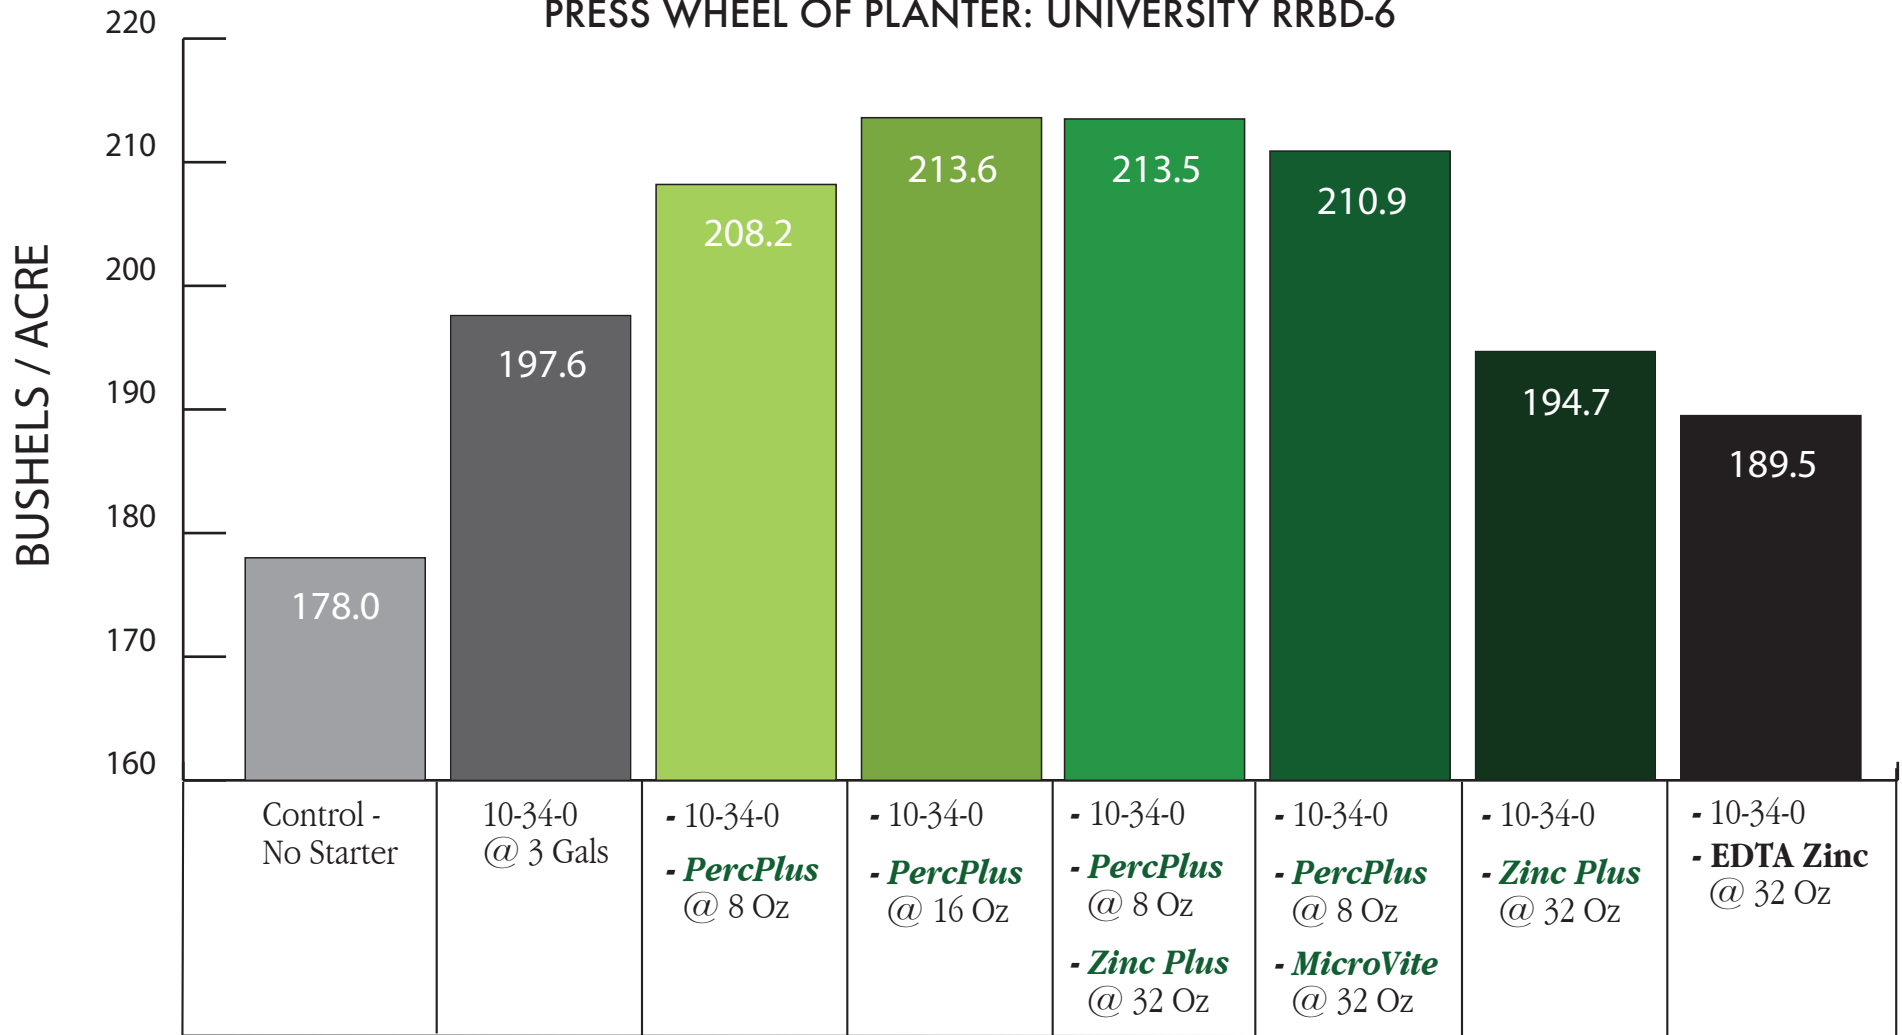

# Corn Starter 2010

(10-34-0 AT 3 GALS) STREAM BAR APPLIED BEHIND PRESS WHEEL OF PLANTER: UNIVERSITY RRBD-6

2010 University of Arkansas, Rice Branch Experiment Station - Stuttgart, AR  
 Results with and without Zinc Plus or MicroVite will vary from year to year based on stress related to weather, chemicals, etc.